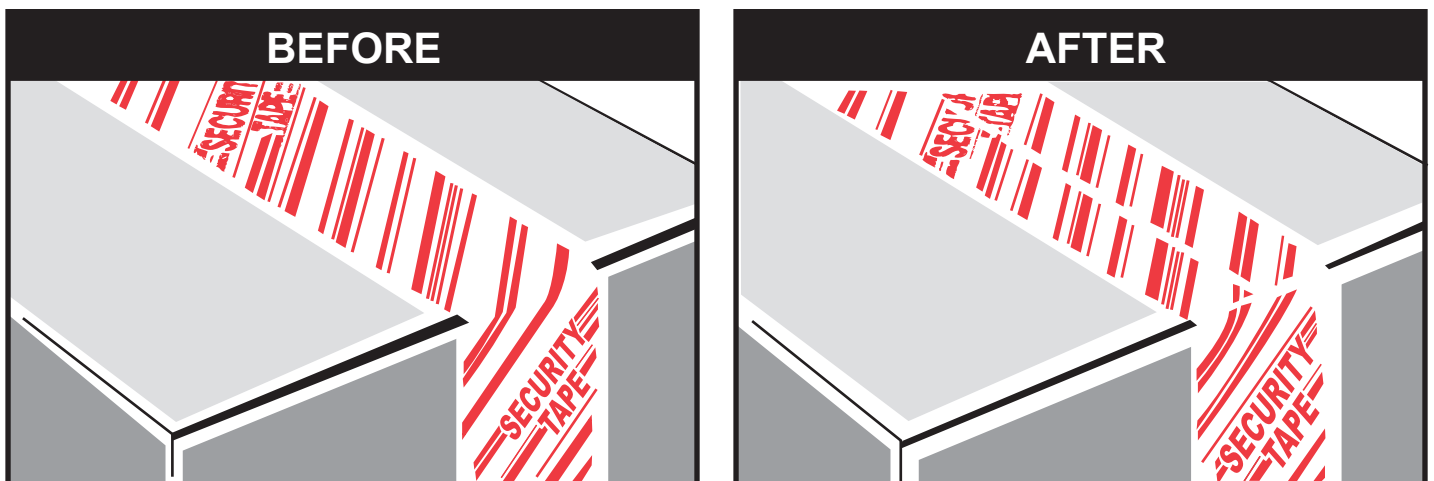

**ATP**  
adhesive tape printers LLC

21 Francis J. Clarke Circle  
Bethel, CT 06801

**NOW  
AVAILABLE**

**NEW**

**CUSTOM PRINTED**

Reduces loss from pilferage and lowers insurance costs

Lines don't match once a box is slit down the center and resealed, making it evident that the box has been opened.

Security tape is available in hand-held and machine lengths in both White Tape with Red Ink and White Tape with Blue Ink.

Print is locked-in on our 2.3 heavy-duty polypropylene and may be ordered in quantities of as little as one case.